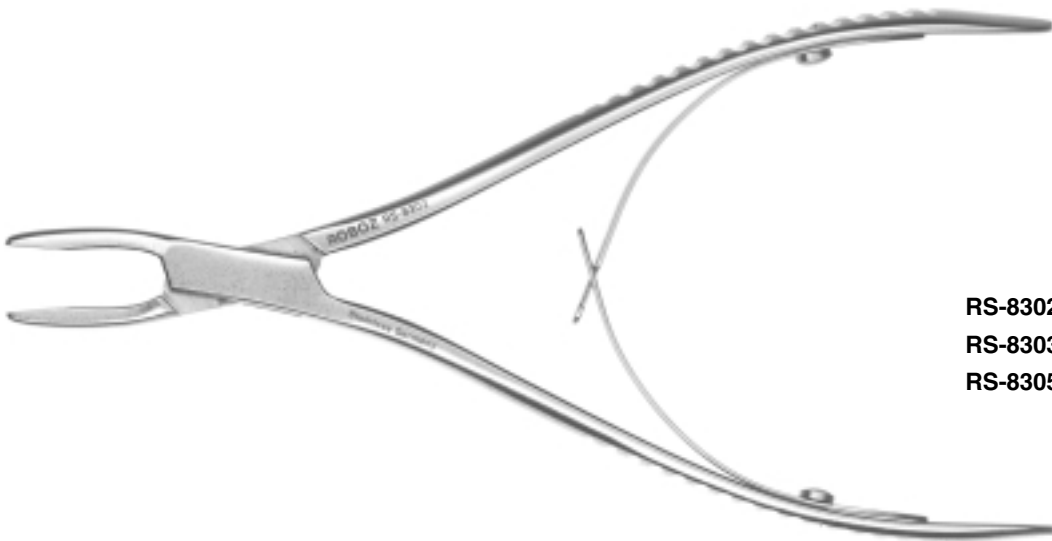

**RS-8300**

FRIEDMAN  
slight curve  
very delicate  
jaw width 2mm  
length 5 1/2"

**RS-8302**

**RS-8303**

**RS-8305**

Micro FRIEDMAN  
very delicate  
jaw width 1.3mm  
length 5 1/2"  
straight  
curved  
very delicate  
jaw width 1.0mm  
slight curve